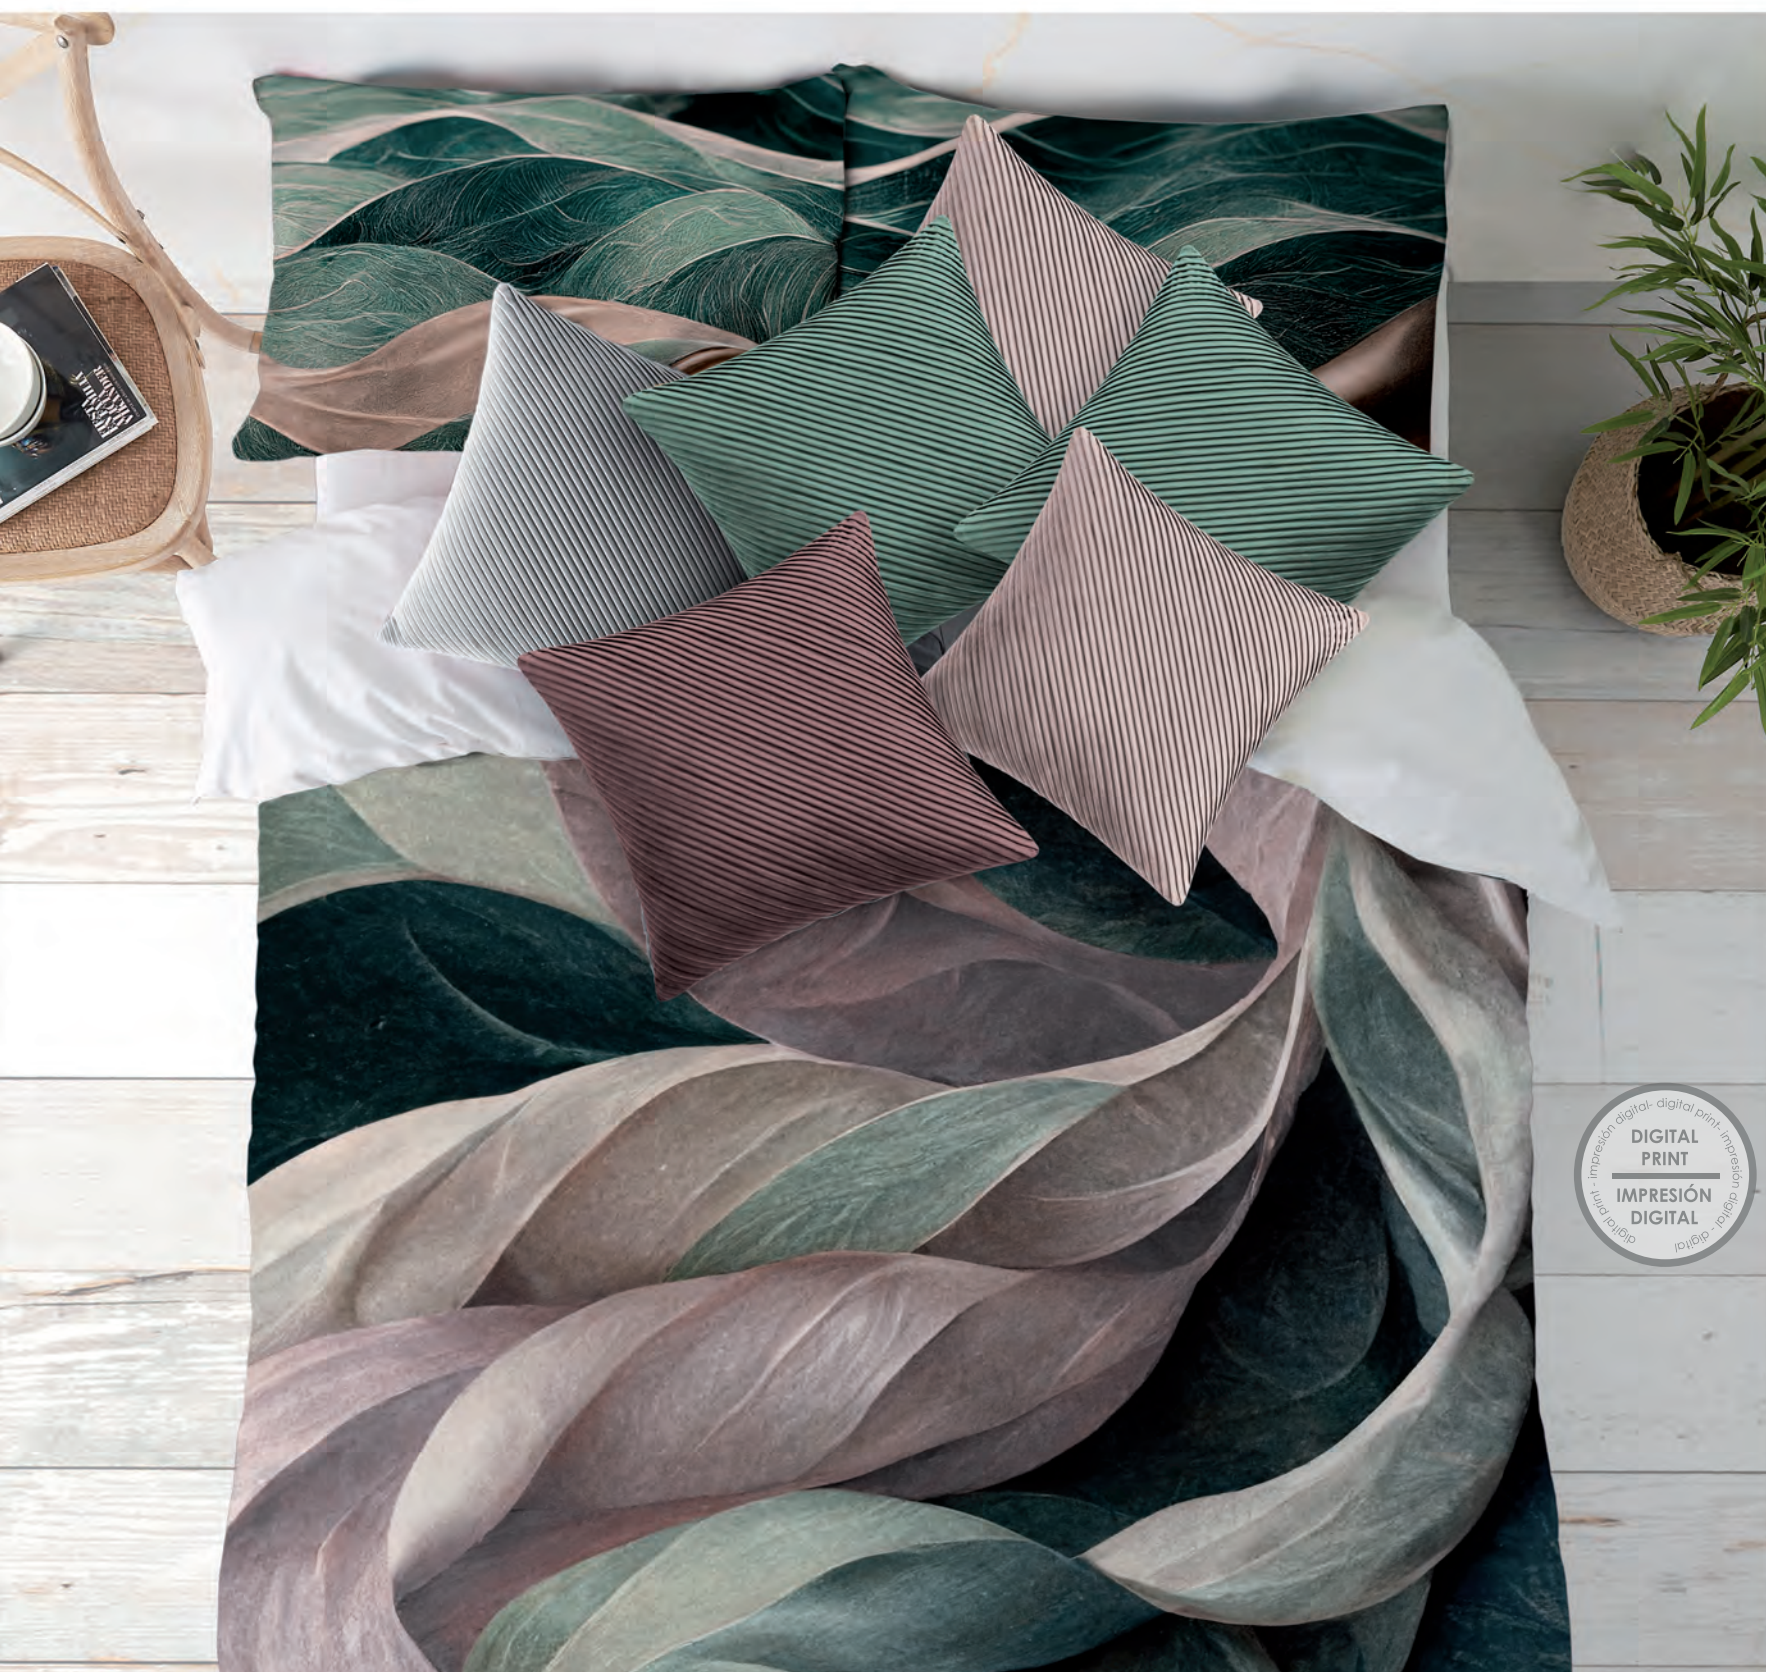

rosa y verde pastel: Cálido, relajante y luminoso pastel pink and green: Warm, relaxing and bright

Digital Print

c23

Coj. Folds 001 c25
45x45 cm