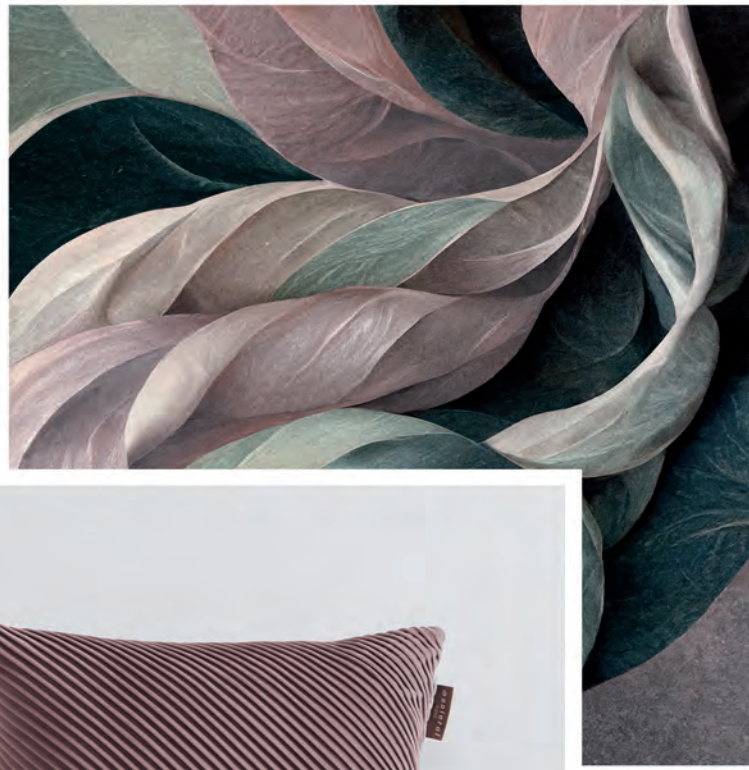

Lunar stone, a new gray that will make you fall in love

Digital Print

Coj. Folds 001 c11
45x45 cm

Alb. Musk 003 c11
Talla S/M-L-XL

rosa y verde pastel: Cálido, relajante y luminoso pastel pink and green: Warm, relaxing and bright